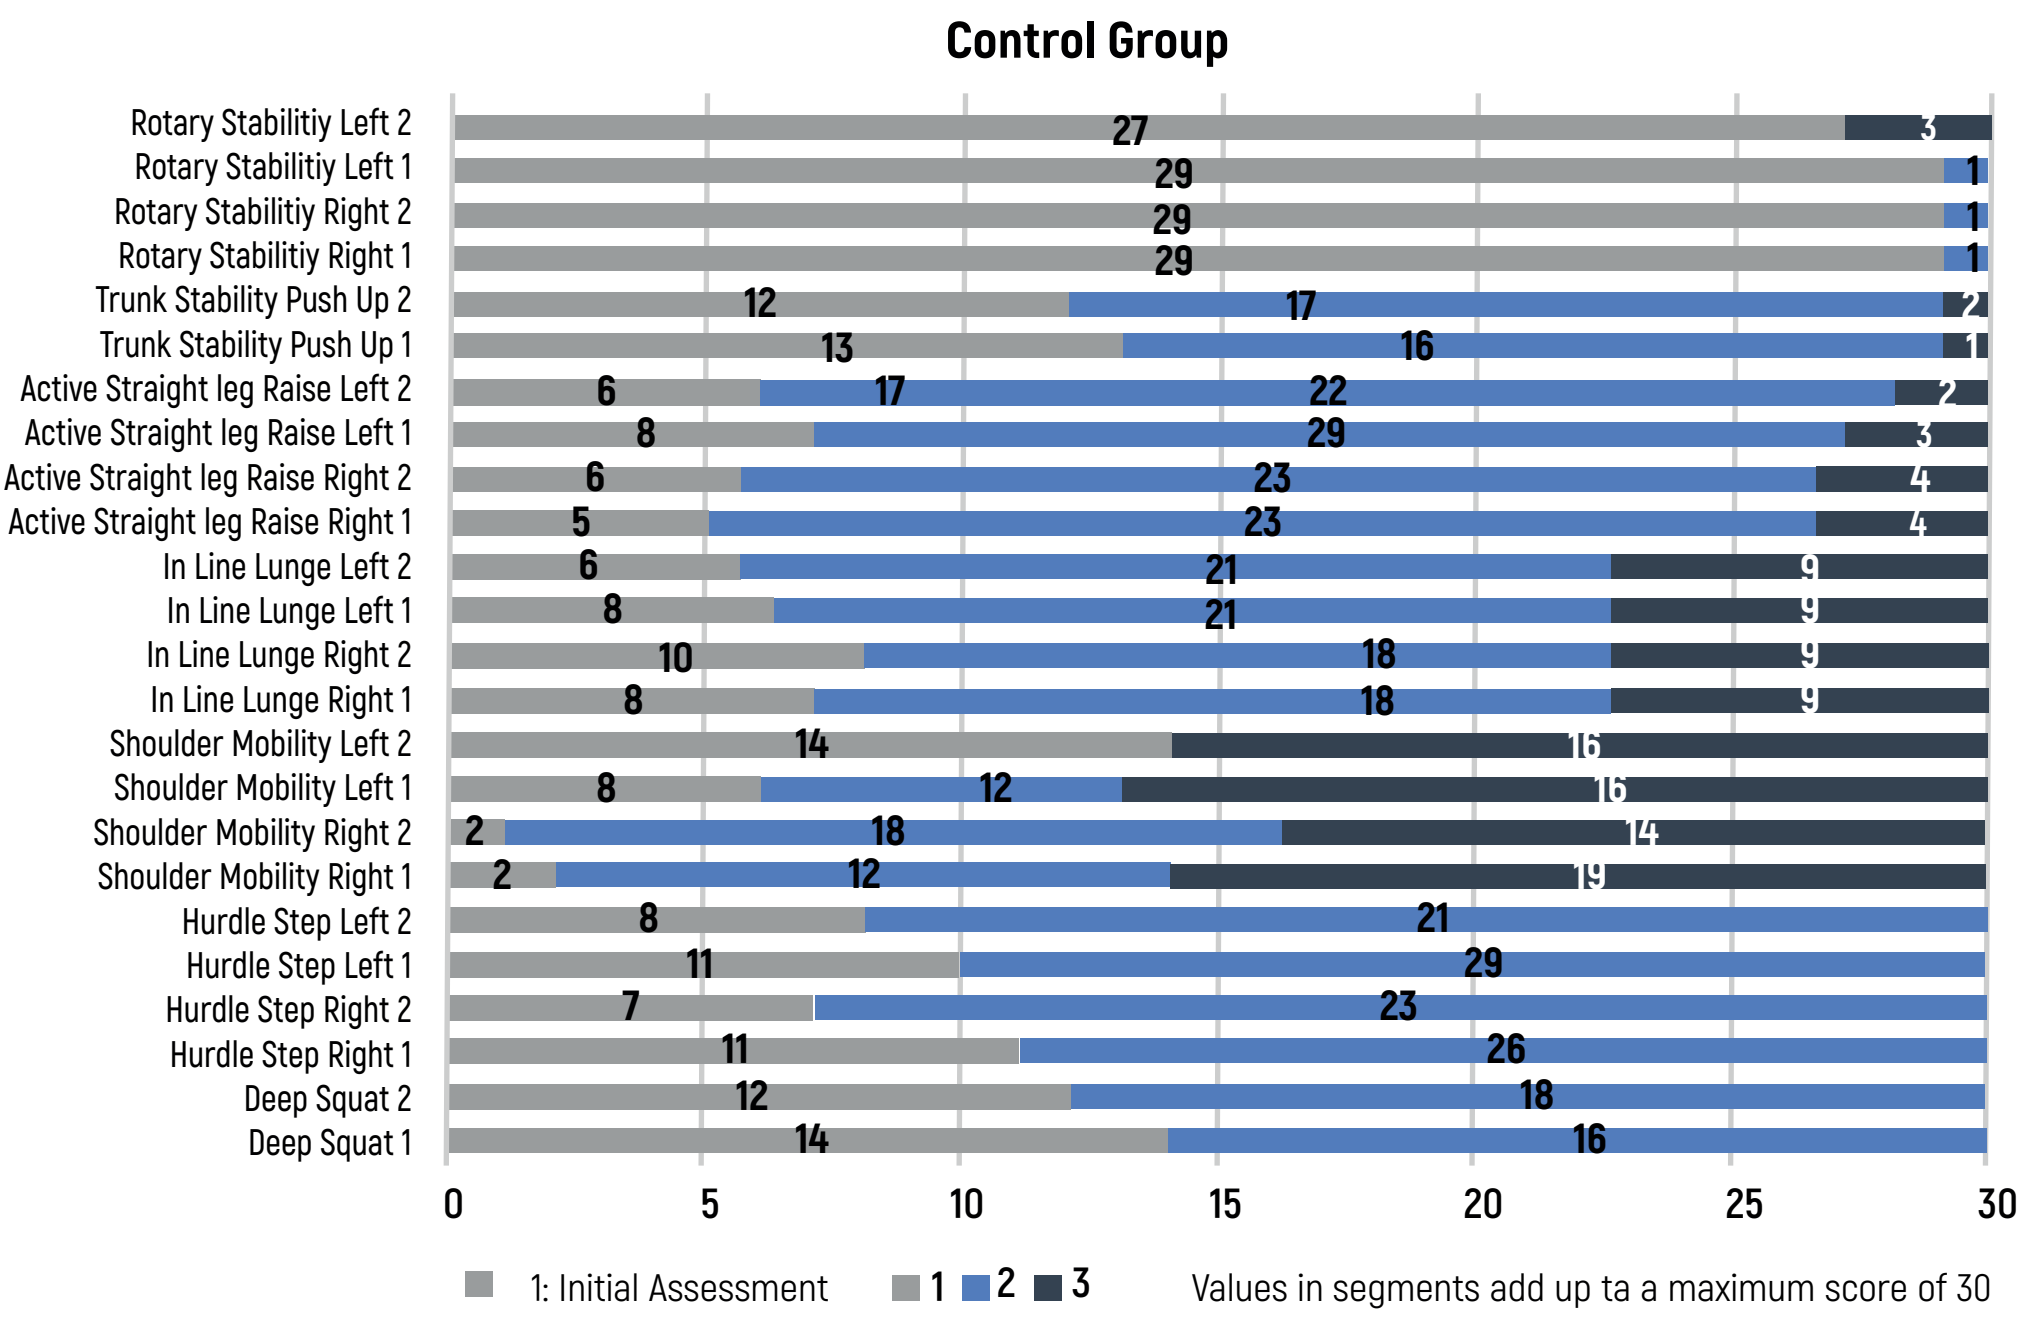

Supplementary Figure 1. A comparison of FMS parameters in both groups

Supplementary Figure 2. A comparison of initial and final star excursion balance test scores in both groups

Star Excursion Balance Test Scores (cm)

Star Excursion Balance Test Scores (cm)